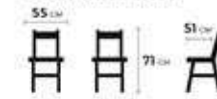

ICON

DIMENSIONS

MATERIALS

SOLID OAK WOOD
FABRIC
BRUSHED BRASS