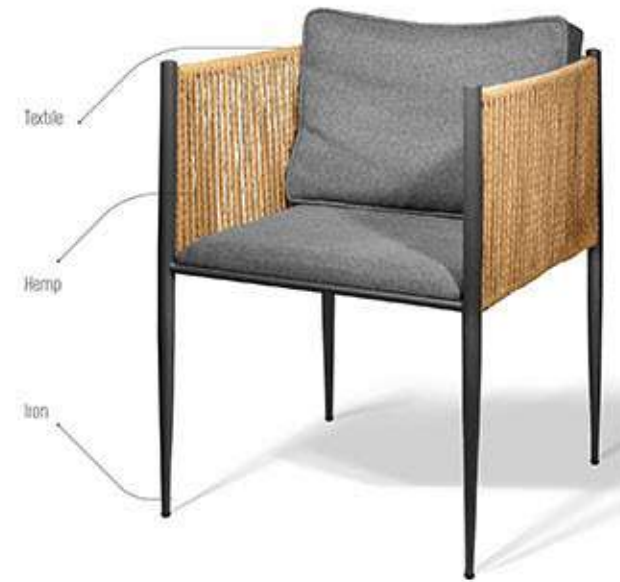

SOLID OAK WOOD
FABRIC
BRUSHED BRASS

JAHANTAB
Product Guide Catalogue

ZENIT
زینیت
56 cm
77 cm
56 cm

PRODUCT FROM DIFFERENT ANGLES

QUALITY
ASSURANCE

LAREN

Laren outdoor seating
furnishing shape
amazing terraces from
all of the world