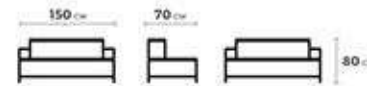

VEGAS

DIMENSIONS

MATERIALS

SOLID OAK WOOD
FABRIC
BRUSHED BRASS

ویولا

VIOLA

DIMENSIONS

MATERIALS