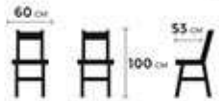

VERONICA

ورونیکا