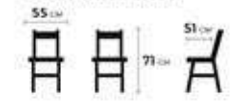

MIRO

DIMENSIONS

MATERIALS

SOLID OAK WOOD
FABRIC
BRUSHED BRASS

سيرو

SIRO

DIMENSIONS

55 cm