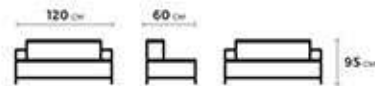

تیفانی

TIFFANY