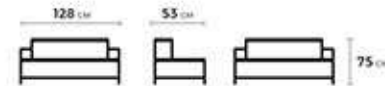

DIMENSIONS

MATERIALS

SOLID OAK WOOD
FABRIC
BRUSHED BRASS