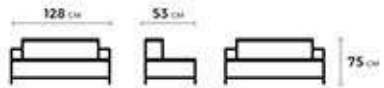

روتز

ROOTS

DIMENSIONS

MATERIALS

SOLID OAK WOOD  
FABRIC  
BRUSHED BRASS

بلوم

BLOME

DIMENSIONS