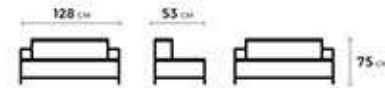

روتز

ROOTS

DIMENSIONS

MATERIALS

SOLID OAK WOOD  
FABRIC  
BRUSHED BRASS

بلوم

BLOME

DIMENSIONS