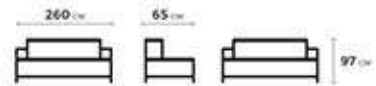

ZENIT

DIMENSIONS

MATERIALS

SOLID OAK WOOD  
FABRIC  
BRUSHED BRASS

لوپ

LOOP

DIMENSIONS

MATERIALS